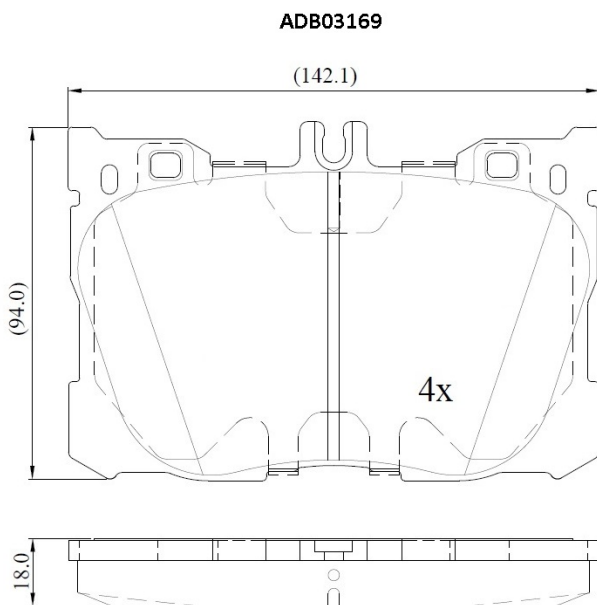

Make: MERCEDES-BENZ

Model: E-CLASS Coupe

Part Number: ADB03169

Vehicle Manufacturing/Engine:

Specifications

Fitting Position

:

Front

Model Date	:	2019-
Or. Caliper	:	
WVA	:	22586
FMSI	:	
Length	:	142
Width	:	96
Thickness	:	18.9