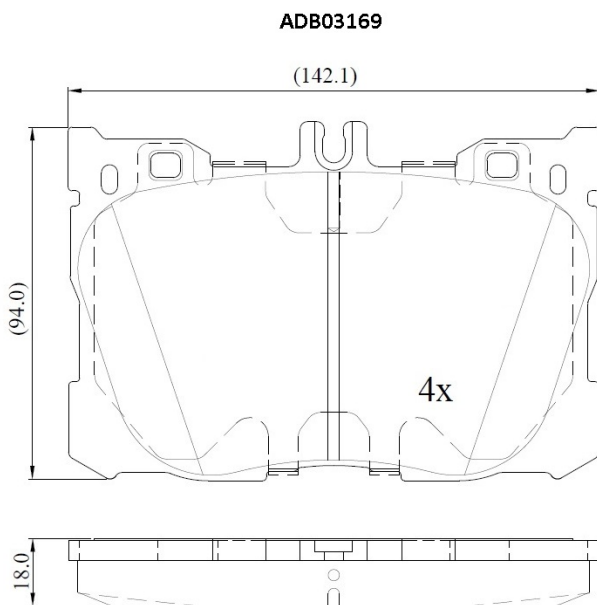

Make: MERCEDES-BENZ

Model: E-CLASS Coupe

Part Number: ADB03169

Vehicle Manufacturing/Engine:

Specifications

Fitting Position

:

Front

Model Date	:	2020-
Or. Caliper	:	
WVA	:	22586
FMSI	:	
Length	:	142
Width	:	96
Thickness	:	18.9