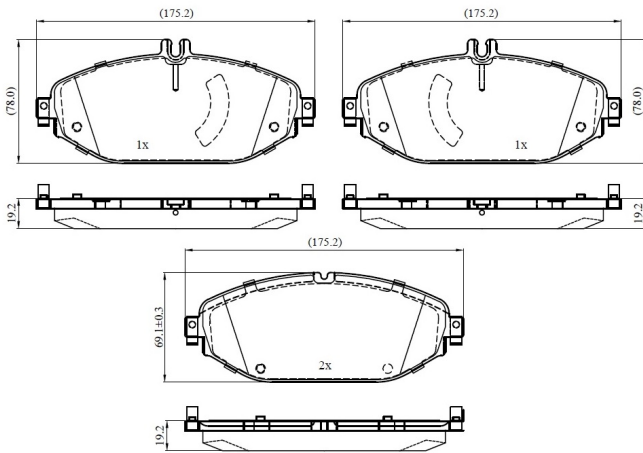

Make: MERCEDES-BENZ

Model: E-CLASS Coupe

Part Number: ADB03270

Vehicle Manufacturing/Engine:

ADB03270

Specifications

Fitting Position	:	Front
Model Date	:	2016-
Or. Caliper	:	

WVA	:	22076
FMSI	:	
Length	:	175.2
Width	:	78.0/69.1
Thickness	:	19.2