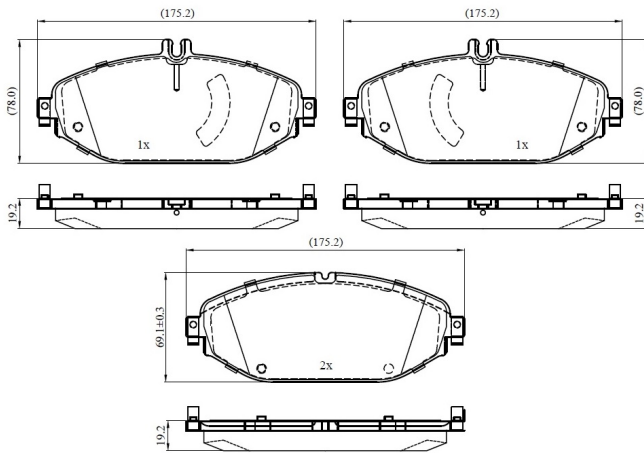

Make: MERCEDES-BENZ

Model: E-CLASS Coupe

Part Number: ADB03270

Vehicle Manufacturing/Engine:

ADB03270

Specifications

Fitting Position	:	Front
Model Date	:	2018-
Or. Caliper	:	

WVA	:	22076
FMSI	:	
Length	:	175.2
Width	:	78.0/69.1
Thickness	:	19.2