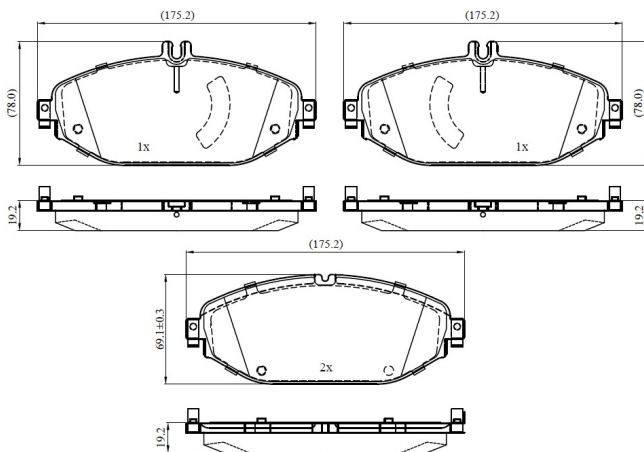

Make: MERCEDES-BENZ

Model: E-CLASS Coupe

Part Number: ADB03270

Vehicle Manufacturing/Engine:

ADB03270

Specifications

Fitting Position	:	Front
Model Date	:	2021-
Or. Caliper	:	

WVA	:	22076
FMSI	:	
Length	:	175.2
Width	:	78.0/69.1
Thickness	:	19.2