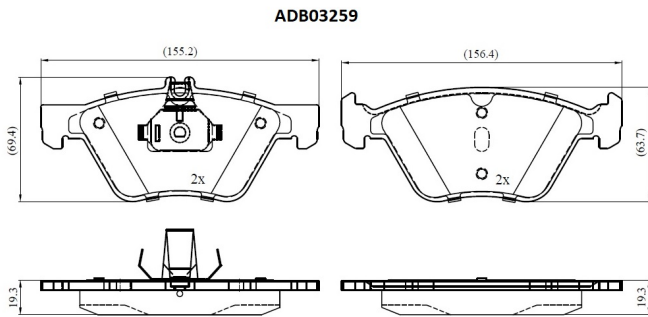

Make: MERCEDES-BENZ

Model: E-CLASS Platform/Chassis

Part Number: ADB03259

Vehicle Manufacturing/Engine:

Specifications

Fitting Position	:	Front
Model Date	:	1999-2002
Or. Caliper	:	
WVA	:	21670
FMSI	:	

Length	:	155.2/156.4
Width	:	69.4/63.7
Thickness	:	19.3