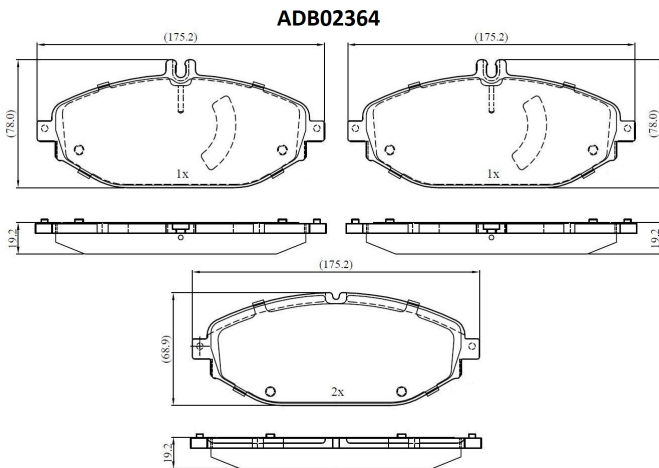

Make: MERCEDES-BENZ

Model: E-CLASS T-Model (S213)

Part Number: ADB02364

Vehicle Manufacturing/Engine:

Specifications

Fitting Position	:	Front
Model Date	:	1/2017 >
Or. Caliper	:	
WVA	:	22076, 22077

FMSI	:	
Length	:	175.2
Width	:	68.9
Thickness	:	19.2