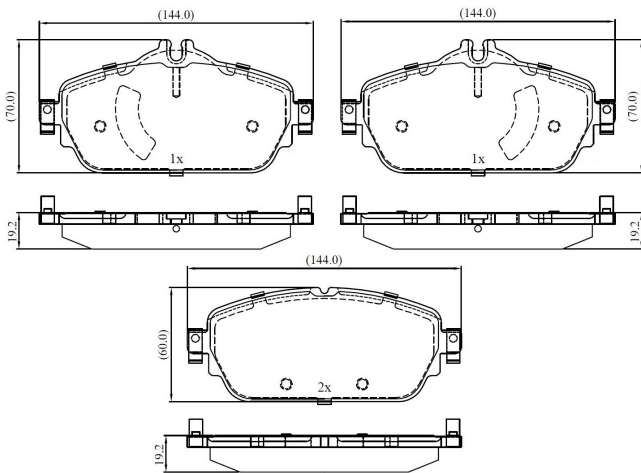

Make: MERCEDES-BENZ

Model: E-CLASS T-Model

Part Number: ADB02346

Vehicle Manufacturing/Engine:

ADB02346

Specifications

Fitting Position	:	Front
Model Date	:	7/2016 >
Or. Caliper	:	

WVA	:	
FMSI	:	
Length	:	144
Width	:	59.6
Thickness	:	19.2