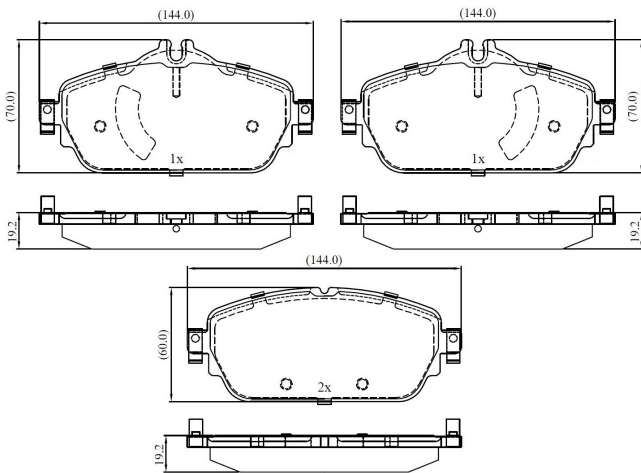

Make: MERCEDES-BENZ

Model: E-CLASS T-Model

Part Number: ADB02346

Vehicle Manufacturing/Engine:

ADB02346

Specifications

Fitting Position	:	Front
Model Date	:	10/2016 >
Or. Caliper	:	

WVA	:	
FMSI	:	
Length	:	144
Width	:	59.6
Thickness	:	19.2