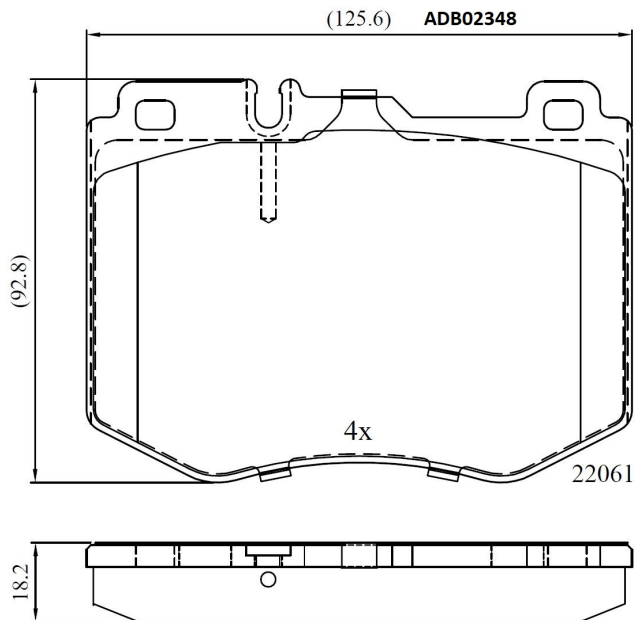

Make: MERCEDES-BENZ

Model: E-CLASS T-Model

Part Number: ADB02348

Vehicle Manufacturing/Engine:

Specifications

Fitting Position

:

Front

Model Date	:	10/2016 >
Or. Caliper	:	
WVA	:	22061
FMSI	:	
Length	:	125.6
Width	:	92.8
Thickness	:	18.2