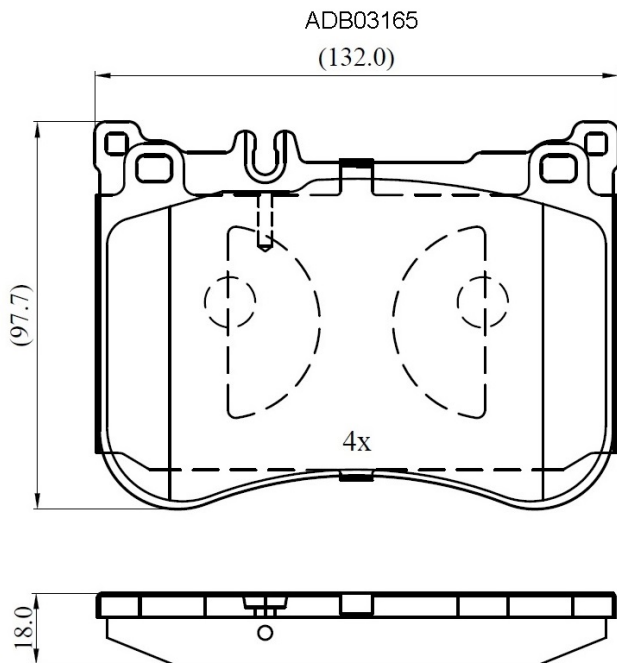

Make: MERCEDES-BENZ

Model: E-CLASS T-Model

Part Number: ADB03165

Vehicle Manufacturing/Engine:

Specifications

Fitting Position	:	Front
Model Date	:	2018-
Or. Caliper	:	
WVA	:	25179
FMSI	:	
Length	:	132
Width	:	97.5
Thickness	:	17.8