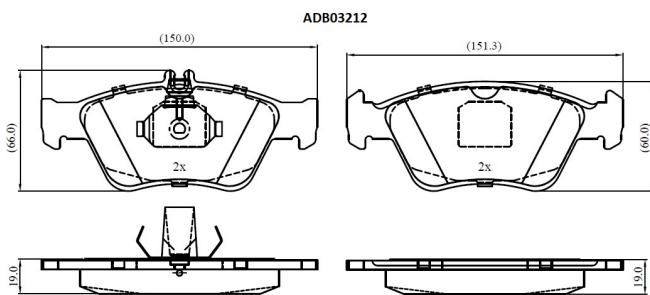

Make: MERCEDES-BENZ

Model: E-CLASS T-Model

Part Number: ADB03212

Vehicle Manufacturing/Engine:

Specifications

Fitting Position	:	Front
Model Date	:	1996-2000
Or. Caliper	:	
WVA	:	21664
FMSI	:	
Length	:	150.0/151.3

Width	:	66.0/60.0
Thickness	:	19