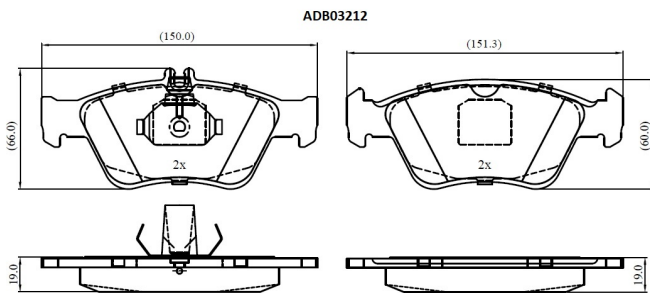

Make: MERCEDES-BENZ

Model: E-CLASS T-Model

Part Number: ADB03212

Vehicle Manufacturing/Engine:

Specifications

Fitting Position	:	Front
Model Date	:	2000-2003
Or. Caliper	:	
WVA	:	21664
FMSI	:	
Length	:	150.0/151.3

Width	:	66.0/60.0
Thickness	:	19