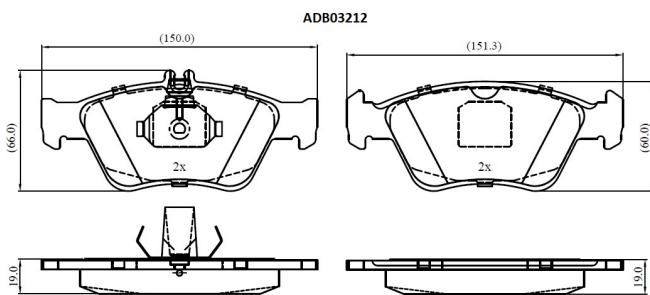

Make: MERCEDES-BENZ

Model: E-CLASS T-Model

Part Number: ADB03212

Vehicle Manufacturing/Engine:

Specifications

Fitting Position	:	Front
Model Date	:	1997-1999
Or. Caliper	:	
WVA	:	21664
FMSI	:	
Length	:	150.0/151.3

Width	:	66.0/60.0
Thickness	:	19