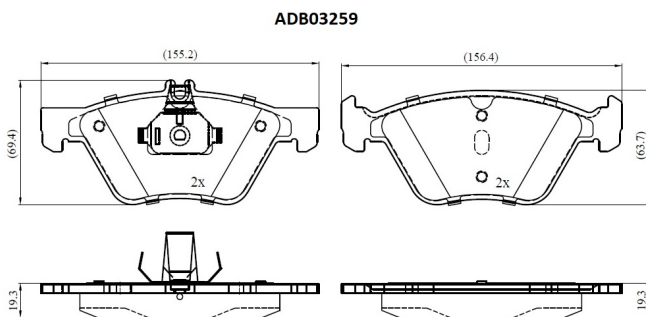

Make: MERCEDES-BENZ

Model: E-CLASS T-Model

Part Number: ADB03259

Vehicle Manufacturing/Engine:

Specifications

Fitting Position	:	Front
Model Date	:	1997-1999
Or. Caliper	:	
WVA	:	21670
FMSI	:	

Length	:	155.2/156.4
Width	:	69.4/63.7
Thickness	:	19.3