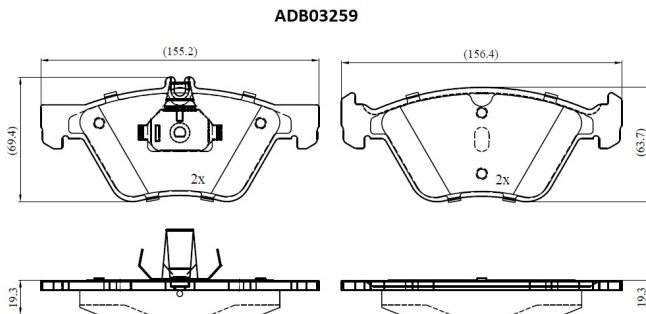

Make: MERCEDES-BENZ

Model: E-CLASS T-Model

Part Number: ADB03259

Vehicle Manufacturing/Engine:

Specifications

Fitting Position	:	Front
Model Date	:	1999-2003
Or. Caliper	:	
WVA	:	21670
FMSI	:	

Length	:	155.2/156.4
Width	:	69.4/63.7
Thickness	:	19.3