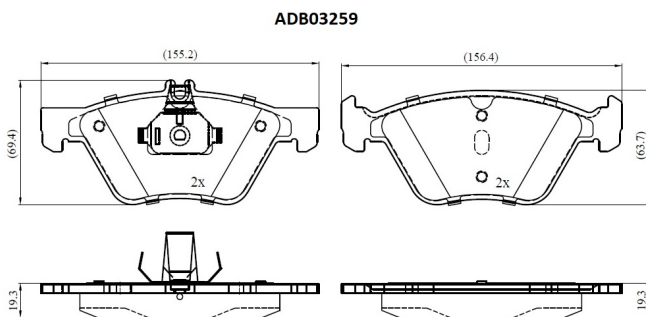

Make: MERCEDES-BENZ

Model: E-CLASS T-Model

Part Number: ADB03259

Vehicle Manufacturing/Engine:

Specifications

Fitting Position	:	Front
Model Date	:	1996-1997
Or. Caliper	:	
WVA	:	21670
FMSI	:	

Length	:	155.2/156.4
Width	:	69.4/63.7
Thickness	:	19.3