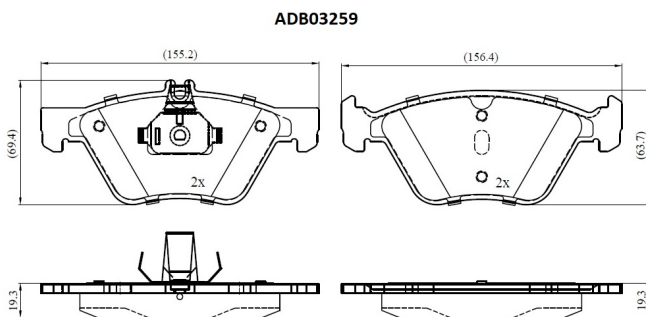

Make: MERCEDES-BENZ

Model: E-CLASS T-Model

Part Number: ADB03259

Vehicle Manufacturing/Engine:

Specifications

Fitting Position	:	Front
Model Date	:	1997-2003
Or. Caliper	:	
WVA	:	21670
FMSI	:	

Length	:	155.2/156.4
Width	:	69.4/63.7
Thickness	:	19.3