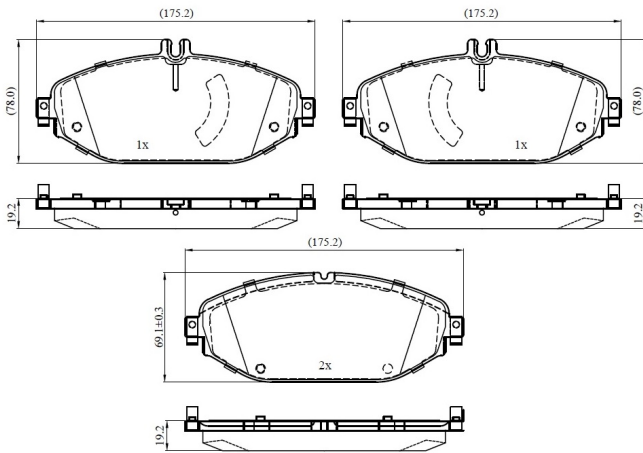

Make: MERCEDES-BENZ

Model: E-CLASS T-Model

Part Number: ADB03270

Vehicle Manufacturing/Engine:

ADB03270

Specifications

| | | |
|-------------------------|---|-------|
| Fitting Position | : | Front |
| Model Date | : | 2016- |
| Or. Caliper | : | |

| | | |
|------------------|---|-----------|
| WVA | : | 22076 |
| FMSI | : | |
| Length | : | 175.2 |
| Width | : | 78.0/69.1 |
| Thickness | : | 19.2 |