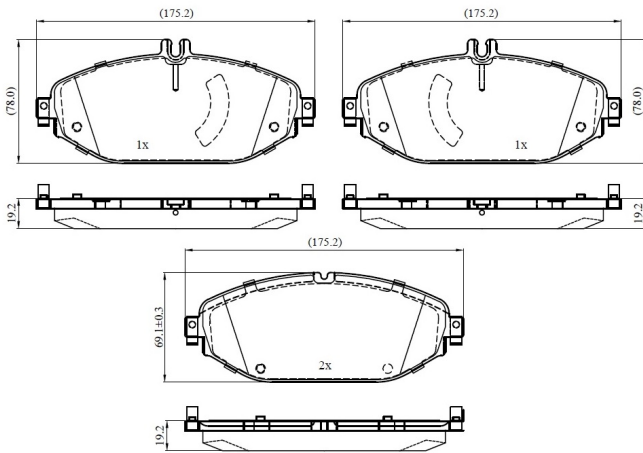

Make: MERCEDES-BENZ

Model: E-CLASS T-Model

Part Number: ADB03270

Vehicle Manufacturing/Engine:

ADB03270

Specifications

Fitting Position	:	Front
Model Date	:	2017-
Or. Caliper	:	

WVA	:	22076
FMSI	:	
Length	:	175.2
Width	:	78.0/69.1
Thickness	:	19.2