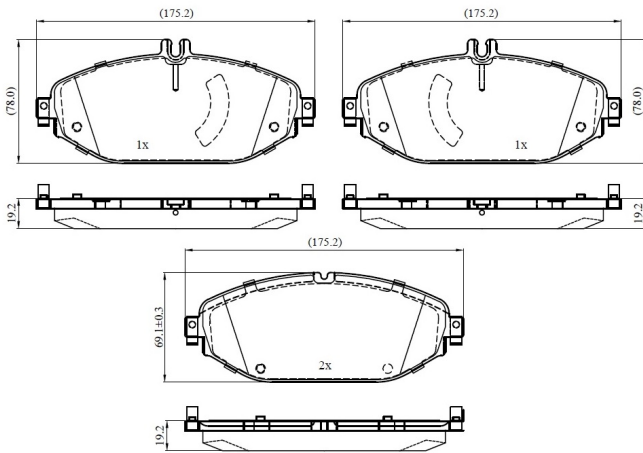

Make: MERCEDES-BENZ

Model: E-CLASS T-Model

Part Number: ADB03270

Vehicle Manufacturing/Engine:

ADB03270

Specifications

Fitting Position	:	Front
Model Date	:	2022-
Or. Caliper	:	

WVA	:	22076
FMSI	:	
Length	:	175.2
Width	:	78.0/69.1
Thickness	:	19.2