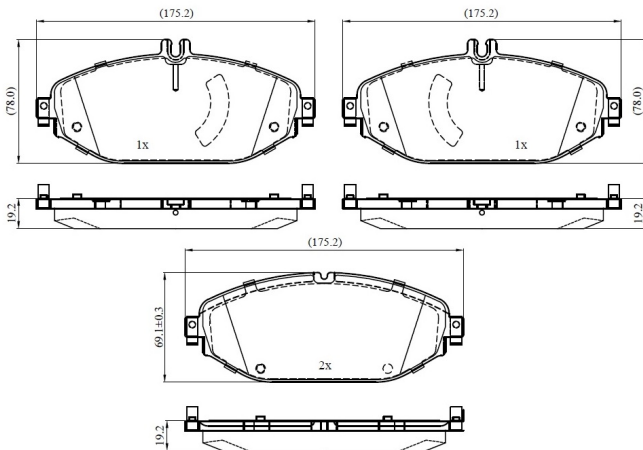

Make: MERCEDES-BENZ

Model: E-CLASS T-Model

Part Number: ADB03270

Vehicle Manufacturing/Engine:

ADB03270

Specifications

Fitting Position	:	Front
Model Date	:	2021-
Or. Caliper	:	

WVA	:	22076
FMSI	:	
Length	:	175.2
Width	:	78.0/69.1
Thickness	:	19.2