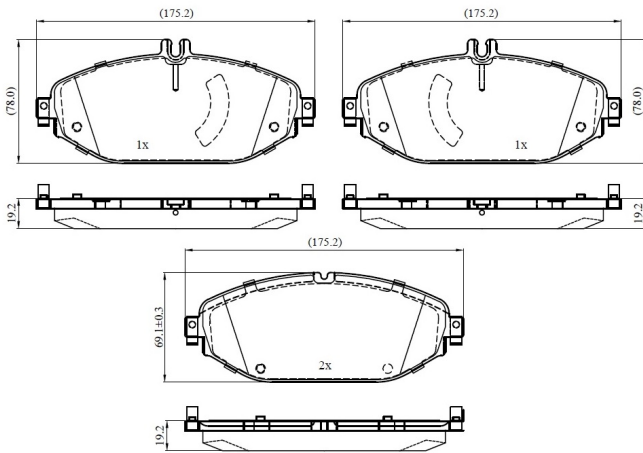

Make: MERCEDES-BENZ

Model: E-CLASS T-Model

Part Number: ADB03270

Vehicle Manufacturing/Engine:

ADB03270

Specifications

Fitting Position	:	Front
Model Date	:	2020-
Or. Caliper	:	

WVA	:	22076
FMSI	:	
Length	:	175.2
Width	:	78.0/69.1
Thickness	:	19.2