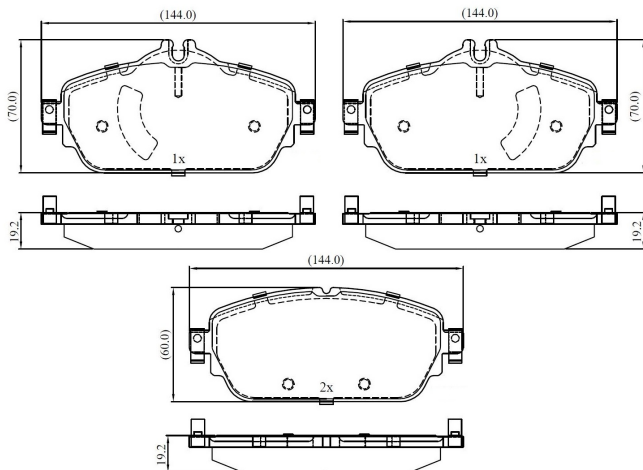

Make: MERCEDES-BENZ

Model: E-Class

Part Number: ADB02346

Vehicle Manufacturing/Engine:

ADB02346

Specifications

Fitting Position	:	Front
Model Date	:	1/2016 >
Or. Caliper	:	

WVA	:	
FMSI	:	
Length	:	144
Width	:	59.6
Thickness	:	19.2