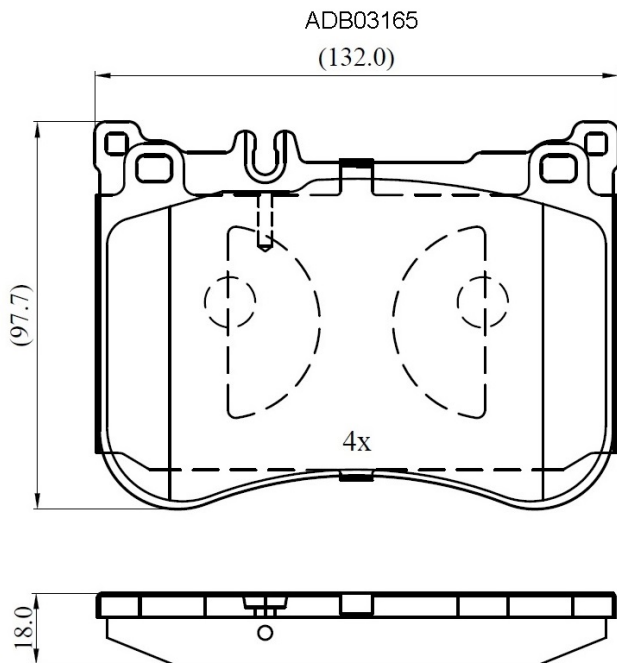

Make: MERCEDES-BENZ

Model: E-Class

Part Number: ADB03165

Vehicle Manufacturing/Engine:

Specifications

Fitting Position	:	Front
Model Date	:	2018-
Or. Caliper	:	
WVA	:	25179
FMSI	:	
Length	:	132
Width	:	97.5
Thickness	:	17.8