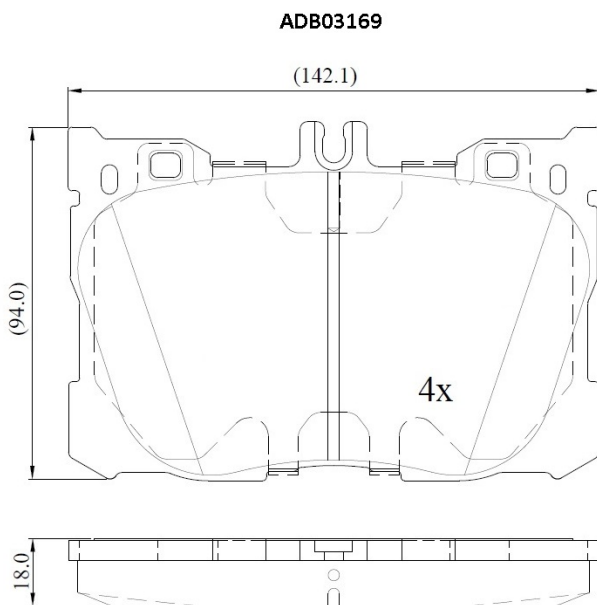

Make: MERCEDES-BENZ

Model: E-Class

Part Number: ADB03169

Vehicle Manufacturing/Engine:

Specifications

Fitting Position

:

Front

Model Date	:	2020-
Or. Caliper	:	
WVA	:	22586
FMSI	:	
Length	:	142
Width	:	96
Thickness	:	18.9