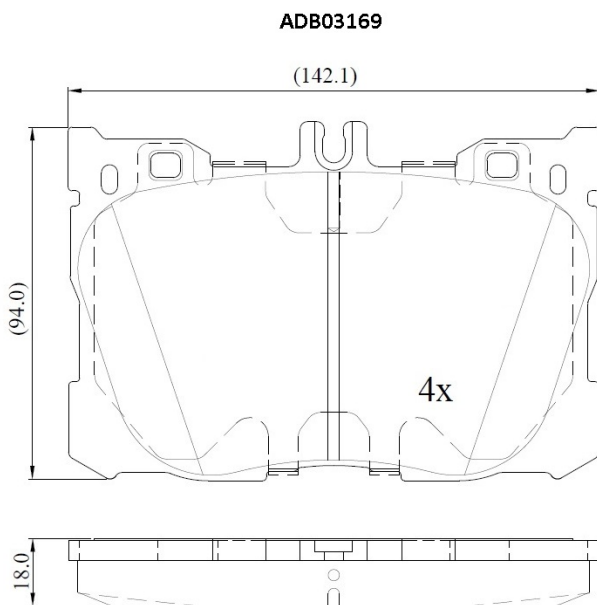

Make: MERCEDES-BENZ

Model: E-Class

Part Number: ADB03169

Vehicle Manufacturing/Engine:

Specifications

Fitting Position

:

Front

Model Date	:	2018-
Or. Caliper	:	
WVA	:	22586
FMSI	:	
Length	:	142
Width	:	96
Thickness	:	18.9