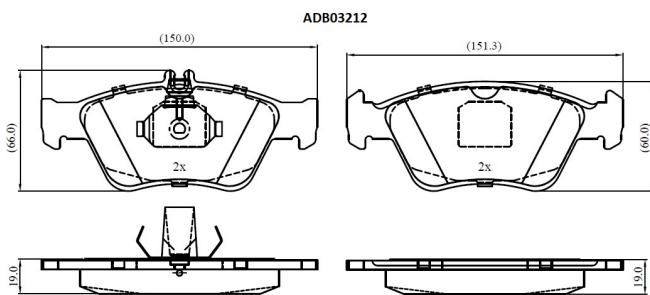

Make: MERCEDES-BENZ

Model: E-Class

Part Number: ADB03212

Vehicle Manufacturing/Engine:

Specifications

Fitting Position	:	Front
Model Date	:	1996-2002
Or. Caliper	:	
WVA	:	21664
FMSI	:	
Length	:	150.0/151.3

Width	:	66.0/60.0
Thickness	:	19