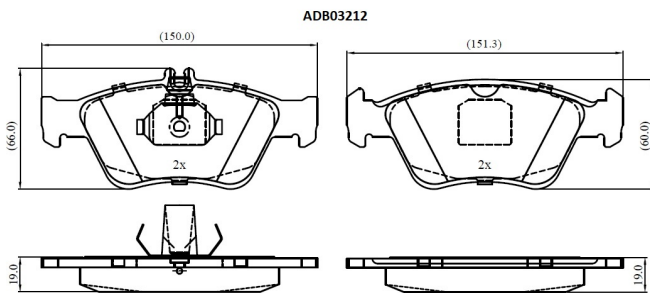

Make: MERCEDES-BENZ

Model: E-Class

Part Number: ADB03212

Vehicle Manufacturing/Engine:

Specifications

Fitting Position	:	Front
Model Date	:	2000-2002
Or. Caliper	:	
WVA	:	21664
FMSI	:	
Length	:	150.0/151.3

Width	:	66.0/60.0
Thickness	:	19