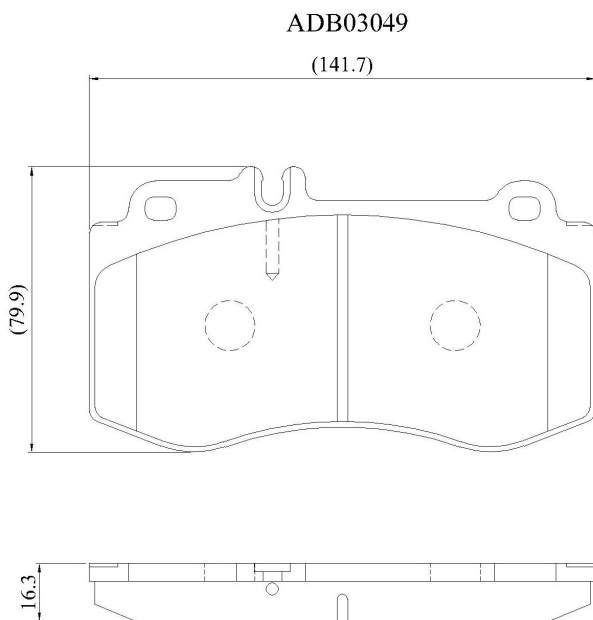

Make: MERCEDES-BENZ

Model: E550

Part Number: ADB03049

Vehicle Manufacturing/Engine:

Specifications

Fitting Position

:

Front

Model Date	:	2010-2011
Or. Caliper	:	
WVA	:	
FMSI	:	D1420
Length	:	141.7
Width	:	79.9
Thickness	:	16.3