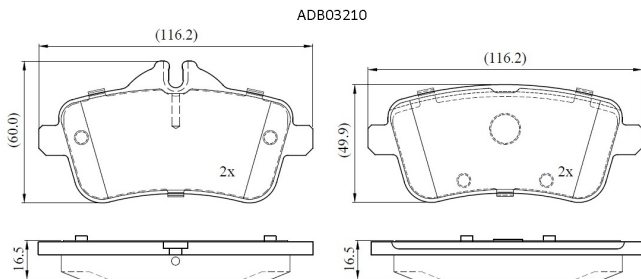

Make: MERCEDES-BENZ

Model: GL-CLASS

Part Number: ADB03210

Vehicle Manufacturing/Engine:

Specifications

Fitting Position	:	Rear
Model Date	:	2013-2015
Or. Caliper	:	
WVA	:	25215
FMSI	:	
Length	:	116.2

Width	:	60.0/49.9
Thickness	:	16.5