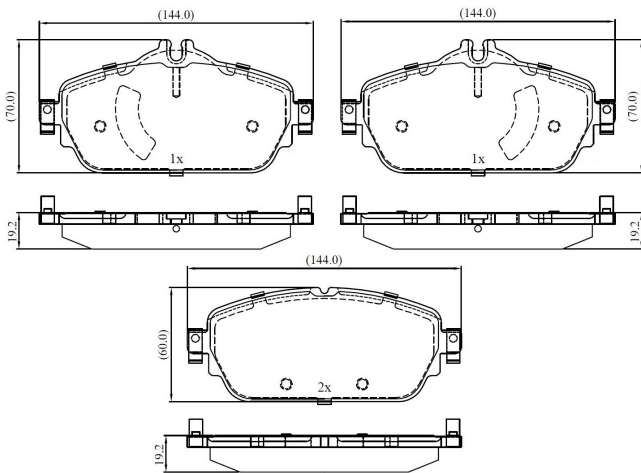

Make: MERCEDES-BENZ

Model: GLA-CLASS

Part Number: ADB02346

Vehicle Manufacturing/Engine:

ADB02346

Specifications

Fitting Position	:	Front
Model Date	:	12/2013 >
Or. Caliper	:	

WVA	:	
FMSI	:	
Length	:	144
Width	:	59.6
Thickness	:	19.2