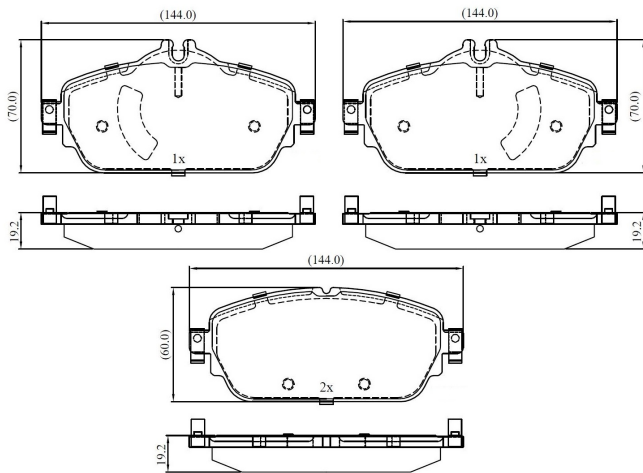

Make: MERCEDES-BENZ

Model: GLA-CLASS

Part Number: ADB02346

Vehicle Manufacturing/Engine:

ADB02346

Specifications

Fitting Position	:	Front
Model Date	:	2/2015 >
Or. Caliper	:	

WVA	:	
FMSI	:	
Length	:	144
Width	:	59.6
Thickness	:	19.2