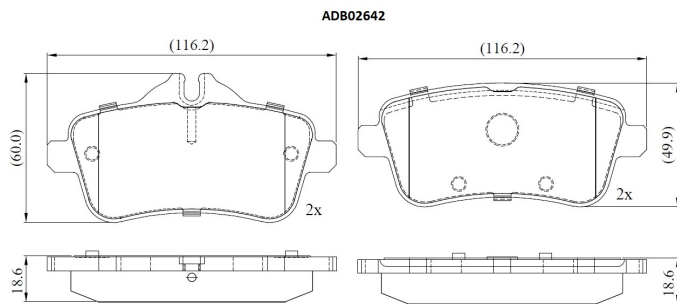

Make: MERCEDES-BENZ

Model: GLA-CLASS

Part Number: ADB02642

Vehicle Manufacturing/Engine:

Specifications

Fitting Position	:	Rear
Model Date	:	2014-
Or. Caliper	:	
WVA	:	2,52,15,25,216
FMSI	:	
Length	:	116.3

Width	:	59.8
Thickness	:	18.5