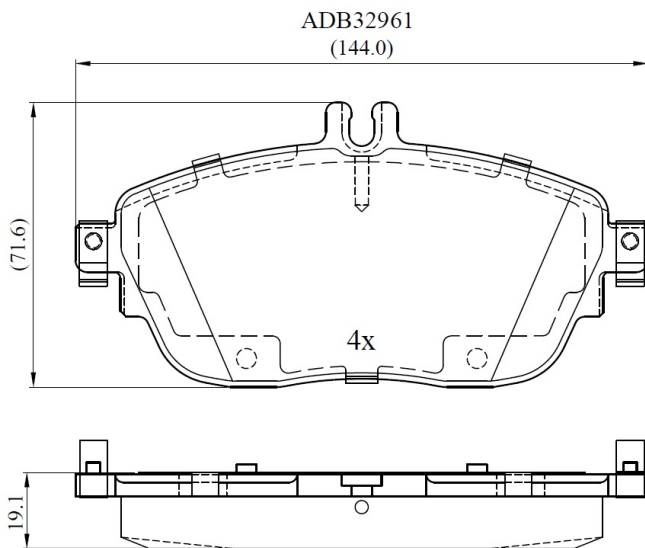

Make: MERCEDES-BENZ

Model: GLA-CLASS

Part Number: ADB32961

Vehicle Manufacturing/Engine:

Specifications

Fitting Position	:	Front
Model Date	:	2015-
Or. Caliper	:	

WVA	:	24869
FMSI	:	
Length	:	
Width	:	
Thickness	:	