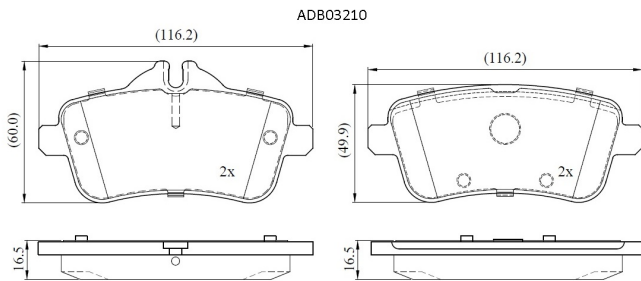

Make: MERCEDES-BENZ

Model: GLA-CLASS

Part Number: ADB03210

Vehicle Manufacturing/Engine:

Specifications

Fitting Position	:	Rear
Model Date	:	2015-
Or. Caliper	:	
WVA	:	25215
FMSI	:	
Length	:	116.2

Width	:	60.0/49.9
Thickness	:	16.5