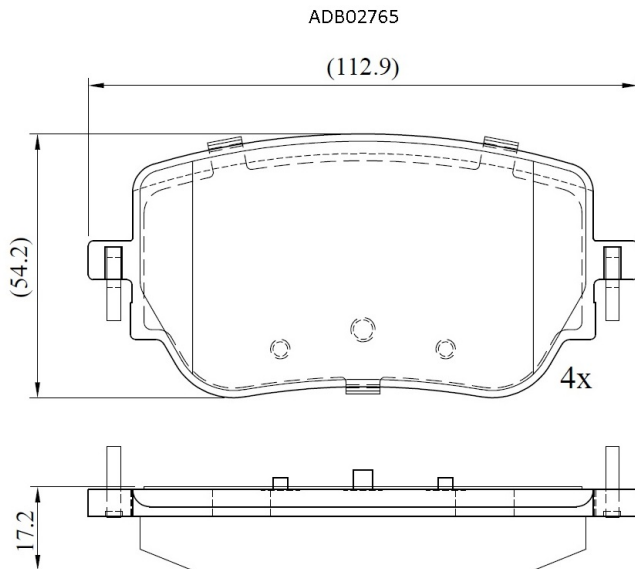

Make: MERCEDES-BENZ

Model: GLA

Part Number: ADB02765

Vehicle Manufacturing/Engine:

Specifications

Fitting Position	:	Rear
Model Date	:	2020-

Or. Caliper	:	
WVA	:	22987
FMSI	:	
Length	:	113.7
Width	:	54.2
Thickness	:	17.2