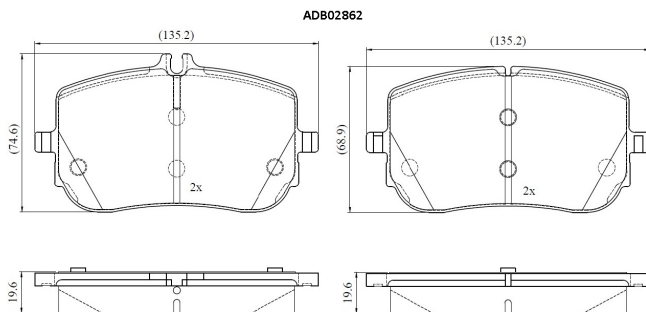

Make: MERCEDES-BENZ

Model: GLA

Part Number: ADB02862

Vehicle Manufacturing/Engine:

Specifications

Fitting Position	:	Front
Model Date	:	2020-
Or. Caliper	:	
WVA	:	2,29,42,22,943
FMSI	:	
Length	:	135.4

Width	:	68.9,74.4
Thickness	:	19.3