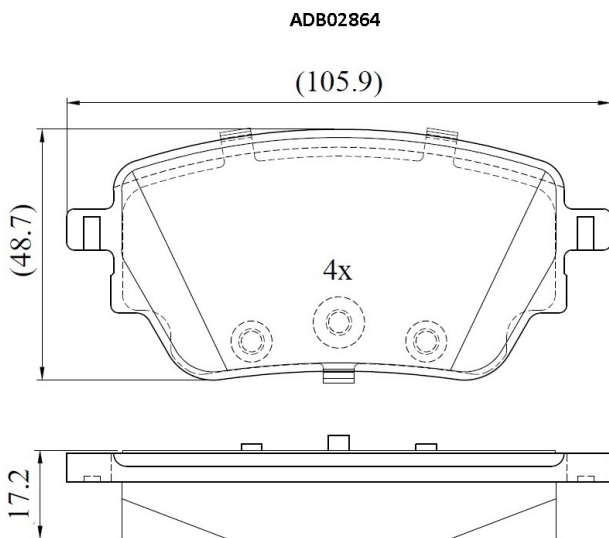

Make: MERCEDES-BENZ

Model: GLA

Part Number: ADB02864

Vehicle Manufacturing/Engine:

Specifications

Fitting Position	:	Rear
Model Date	:	2020-

Or. Caliper	:	
WVA	:	22986
FMSI	:	
Length	:	106.2
Width	:	48.8
Thickness	:	17.3