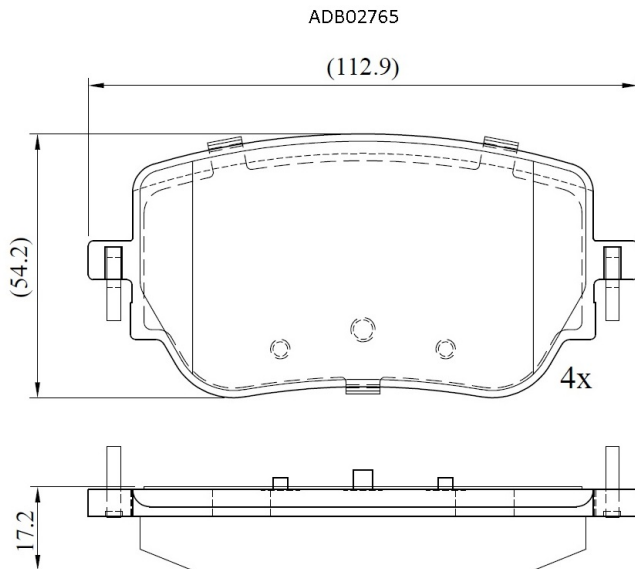

Make: MERCEDES-BENZ

Model: GLB

Part Number: ADB02765

Vehicle Manufacturing/Engine:

Specifications

Fitting Position	:	Rear
Model Date	:	2019-

Or. Caliper	:	
WVA	:	22987
FMSI	:	
Length	:	113.7
Width	:	54.2
Thickness	:	17.2