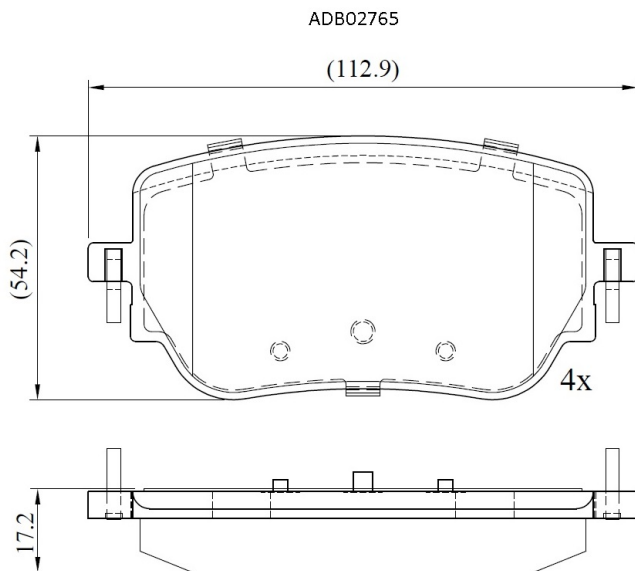

Make: MERCEDES-BENZ

Model: GLB

Part Number: ADB02765

Vehicle Manufacturing/Engine:

Specifications

Fitting Position	:	Rear
Model Date	:	2019-

Or. Caliper	:	
WVA	:	22987
FMSI	:	
Length	:	113.7
Width	:	54.2
Thickness	:	17.2