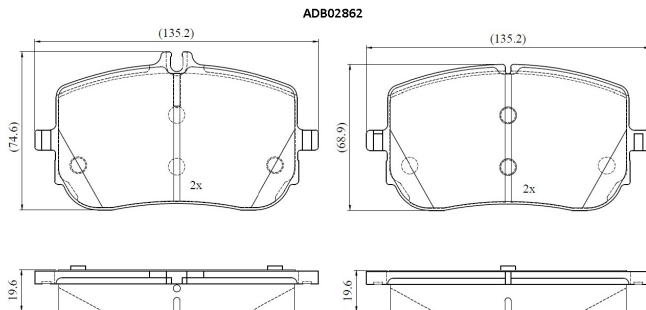

Make: MERCEDES-BENZ

Model: GLB

Part Number: ADB02862

Vehicle Manufacturing/Engine:

Specifications

Fitting Position	:	Front
Model Date	:	2020-
Or. Caliper	:	
WVA	:	2,29,42,22,943
FMSI	:	
Length	:	135.4

Width	:	68.9,74.4
Thickness	:	19.3