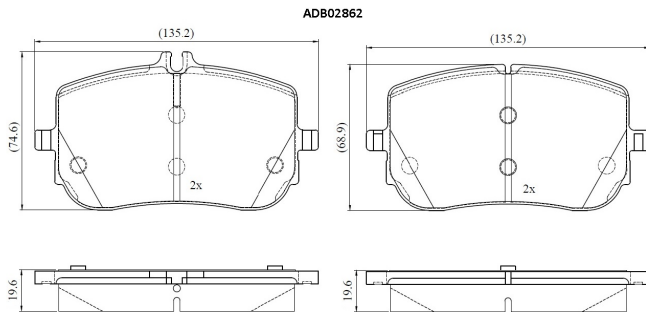

Make: MERCEDES-BENZ

Model: GLB

Part Number: ADB02862

Vehicle Manufacturing/Engine:

Specifications

Fitting Position	:	Front
Model Date	:	2019-
Or. Caliper	:	
WVA	:	2,29,42,22,943
FMSI	:	
Length	:	135.4

Width	:	68.9,74.4
Thickness	:	19.3