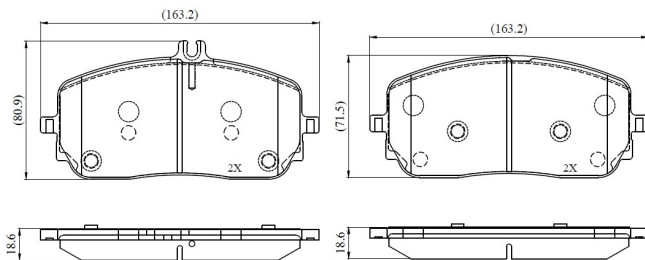

Make: MERCEDES-BENZ

Model: GLB

Part Number: ADB02863

Vehicle Manufacturing/Engine:

ADB02863

Specifications

Fitting Position	:	Front
Model Date	:	2019-
Or. Caliper	:	
WVA	:	22944
FMSI	:	
Length	:	163.4

Width	:	71.5
Thickness	:	18.7