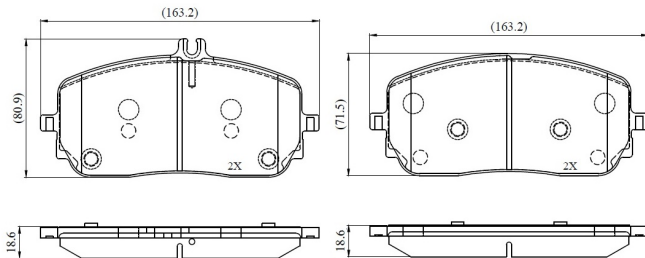

Make: MERCEDES-BENZ

Model: GLB

Part Number: ADB02863

Vehicle Manufacturing/Engine:

ADB02863

Specifications

Fitting Position	:	Front
Model Date	:	2019-
Or. Caliper	:	
WVA	:	22944
FMSI	:	
Length	:	163.4

Width	:	71.5
Thickness	:	18.7