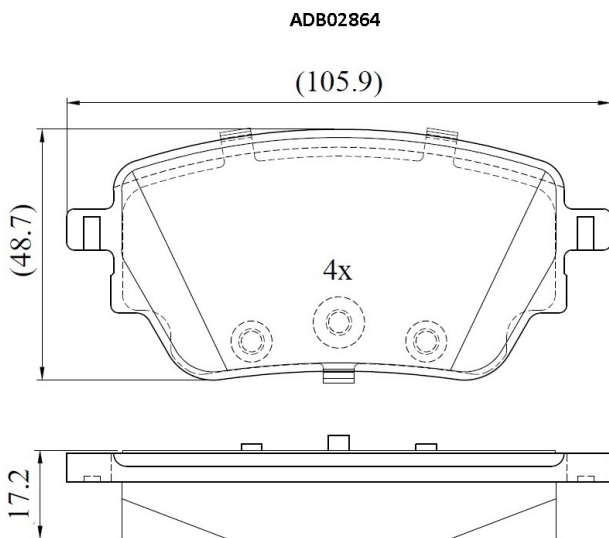

Make: MERCEDES-BENZ

Model: GLB

Part Number: ADB02864

Vehicle Manufacturing/Engine:

Specifications

Fitting Position	:	Rear
Model Date	:	2020-

Or. Caliper	:	
WVA	:	22986
FMSI	:	
Length	:	106.2
Width	:	48.8
Thickness	:	17.3