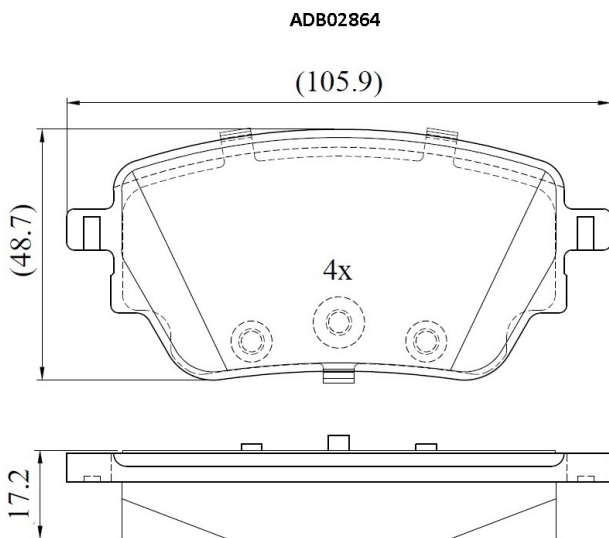

Make: MERCEDES-BENZ

Model: GLB

Part Number: ADB02864

Vehicle Manufacturing/Engine:

Specifications

Fitting Position	:	Rear
Model Date	:	2019-

Or. Caliper	:	
WVA	:	22986
FMSI	:	
Length	:	106.2
Width	:	48.8
Thickness	:	17.3