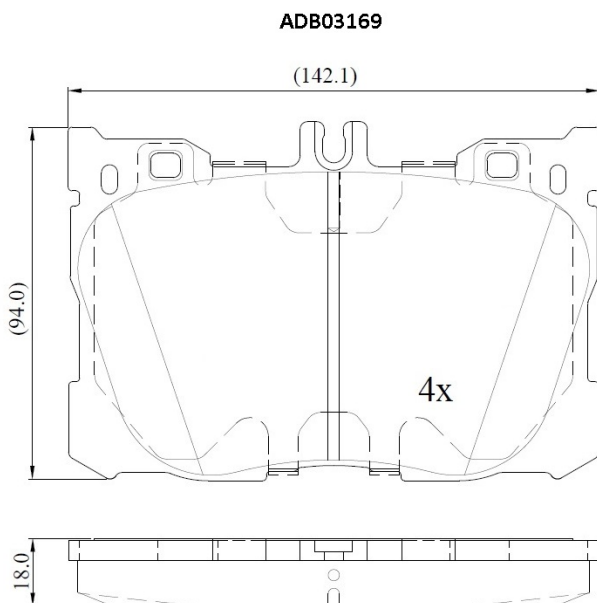

Make: MERCEDES-BENZ

Model: GLC Coupe

Part Number: ADB03169

Vehicle Manufacturing/Engine:

Specifications

Fitting Position

:

Front

Model Date	:	2016-2019
Or. Caliper	:	
WVA	:	22586
FMSI	:	
Length	:	142
Width	:	96
Thickness	:	18.9