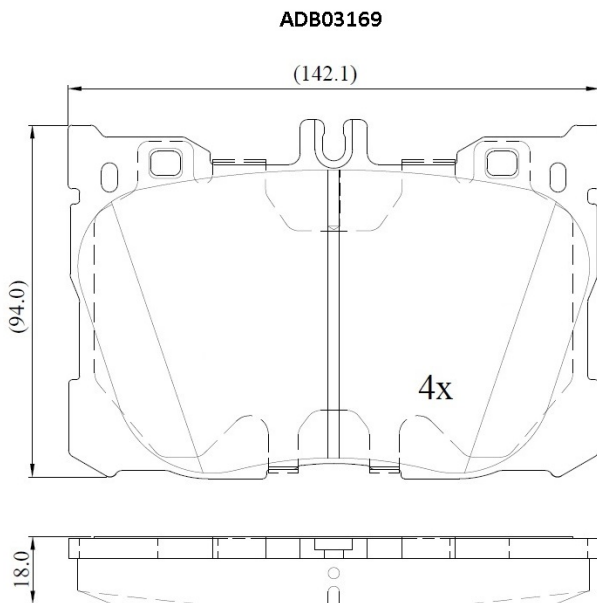

Make: MERCEDES-BENZ

Model: GLC Coupe

Part Number: ADB03169

Vehicle Manufacturing/Engine:

Specifications

Fitting Position

:

Front

Model Date	:	2020-
Or. Caliper	:	
WVA	:	22586
FMSI	:	
Length	:	142
Width	:	96
Thickness	:	18.9