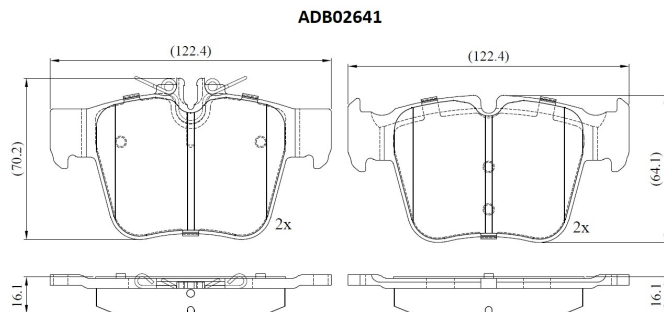

Make: MERCEDES-BENZ

Model: GLC

Part Number: ADB02641

Vehicle Manufacturing/Engine:

Specifications

Fitting Position	:	Rear
Model Date	:	2015-2019
Or. Caliper	:	
WVA	:	2,24,23,22,424
FMSI	:	
Length	:	122.4

Width	:	63.8
Thickness	:	16